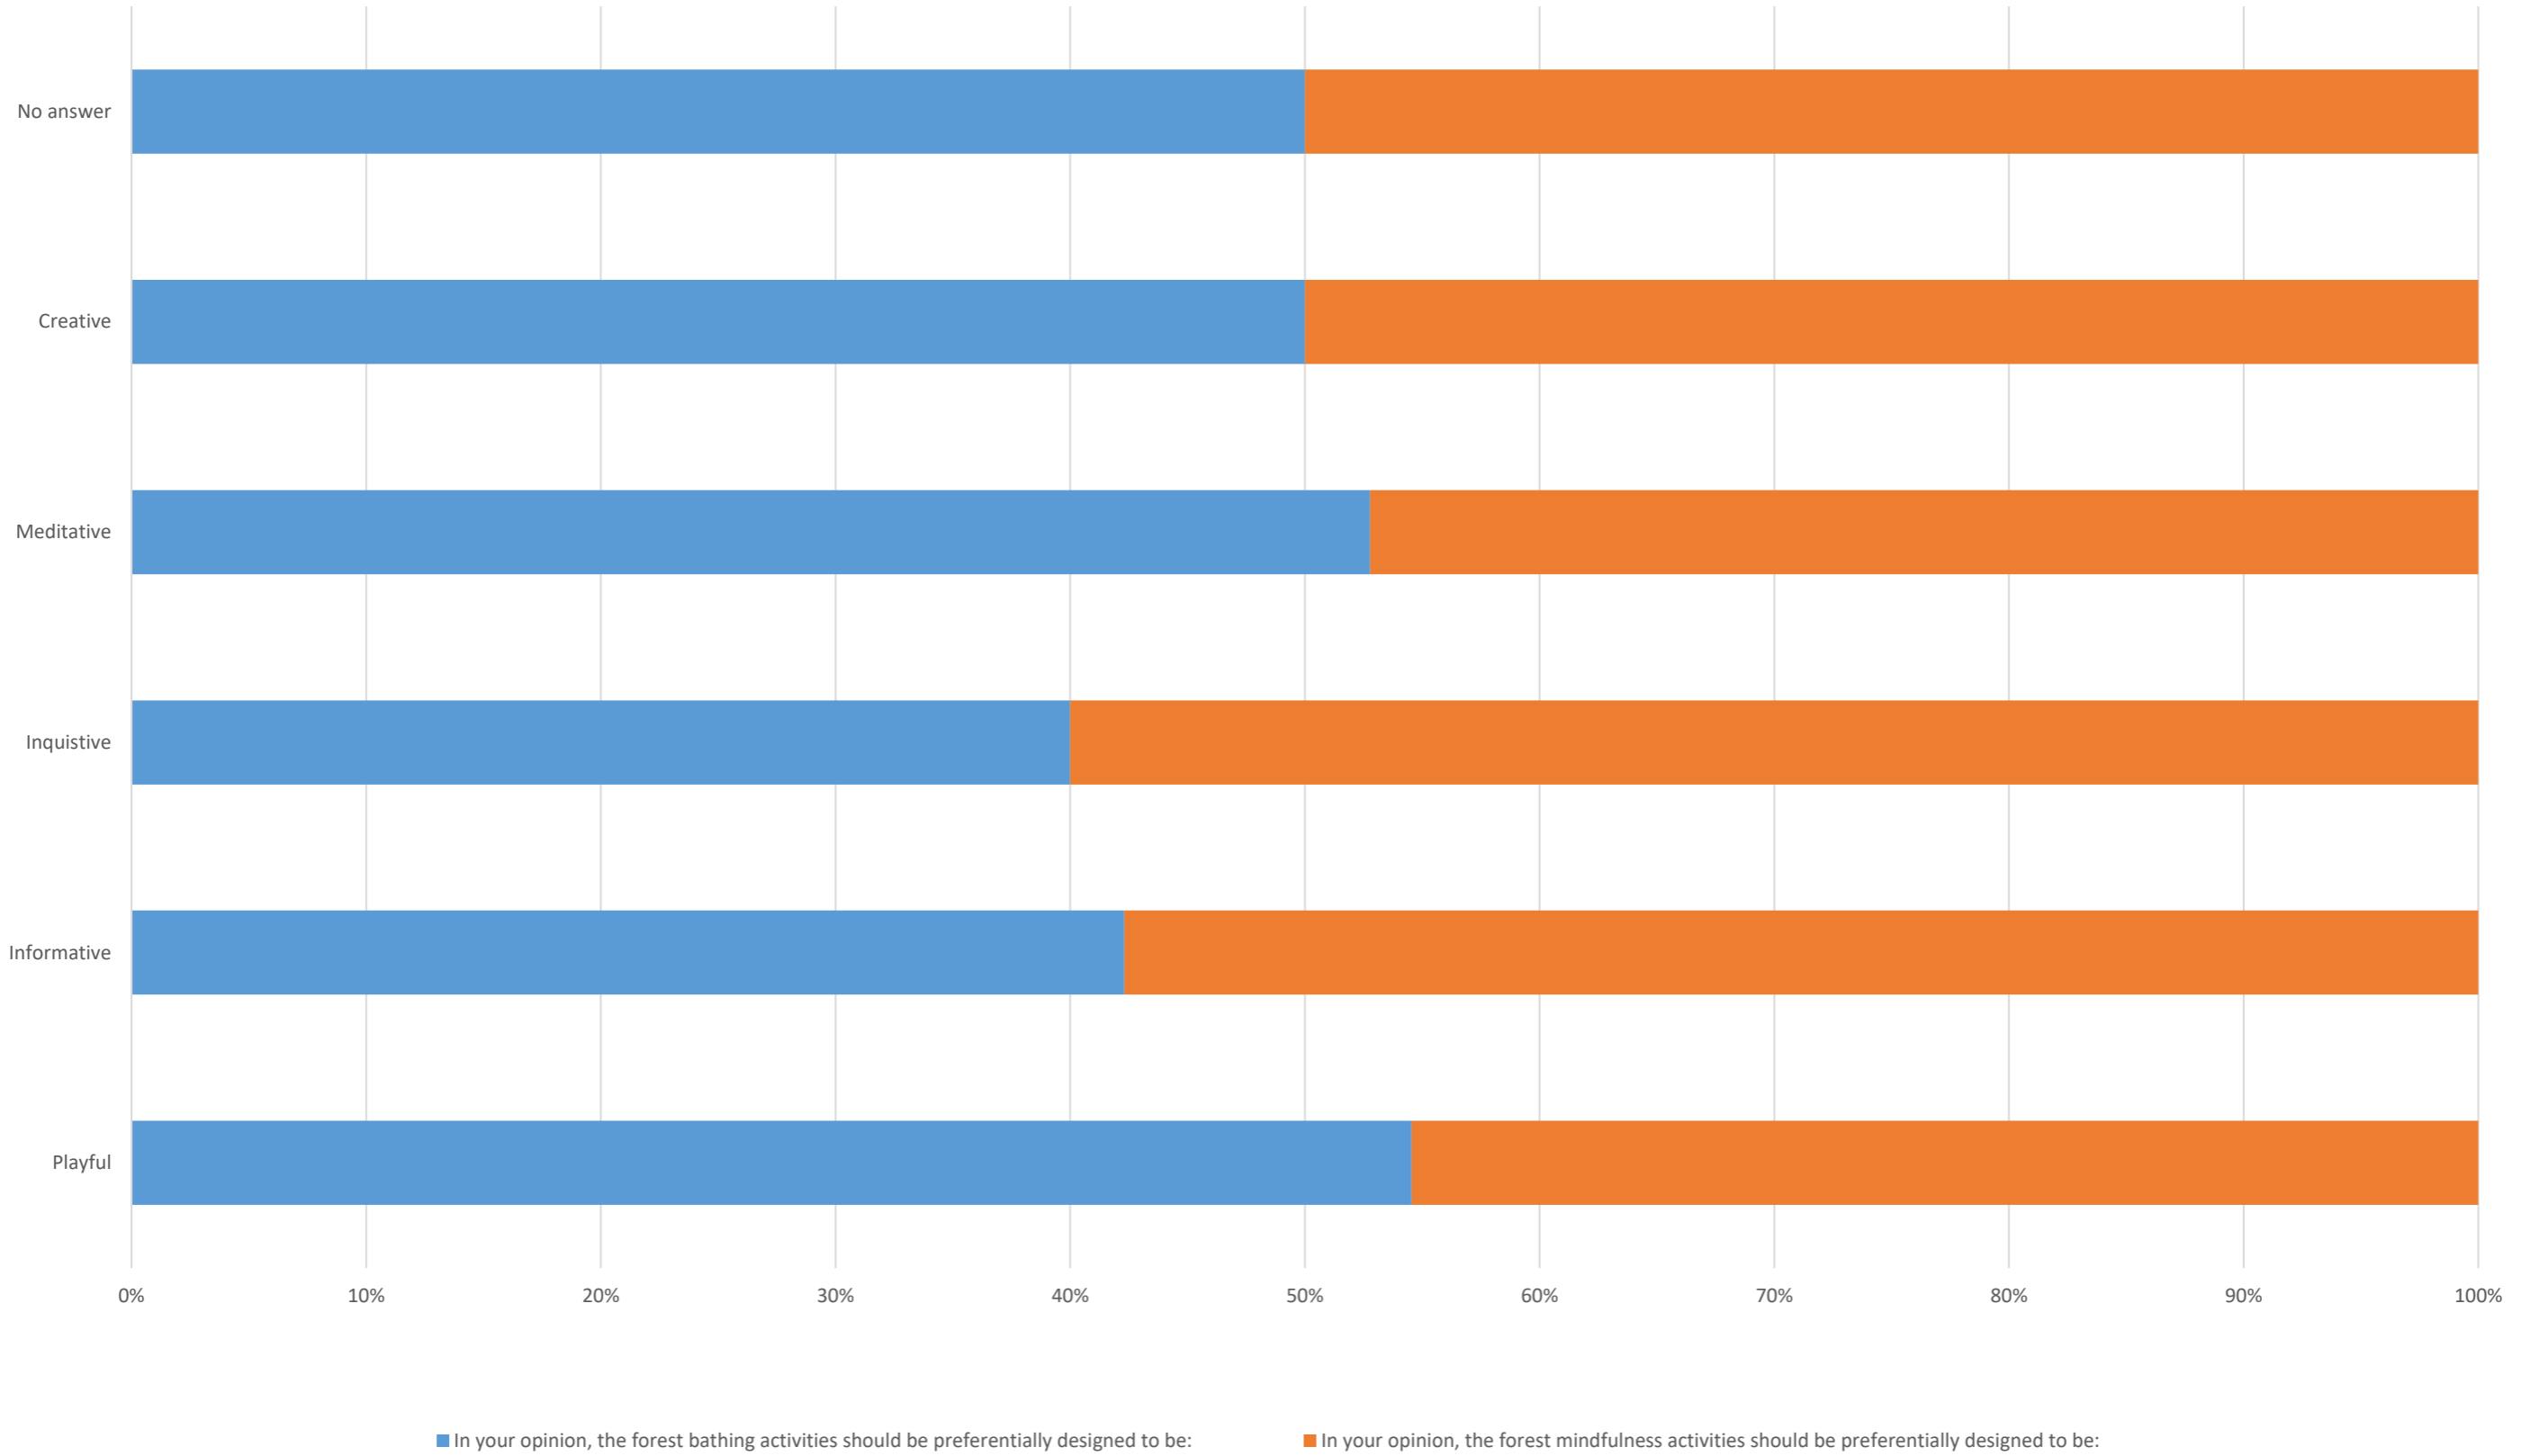

Topic related poll by moderation - Result -  
 15 European Forestpedagogics Congress - Luxembourg

Topic related poll by moderation - Result  
15th European Forestpedagogics Congress - Luxembourg

# Topic related poll by moderation - Result

15th European Forestpedagogics Congress - Luxembourg