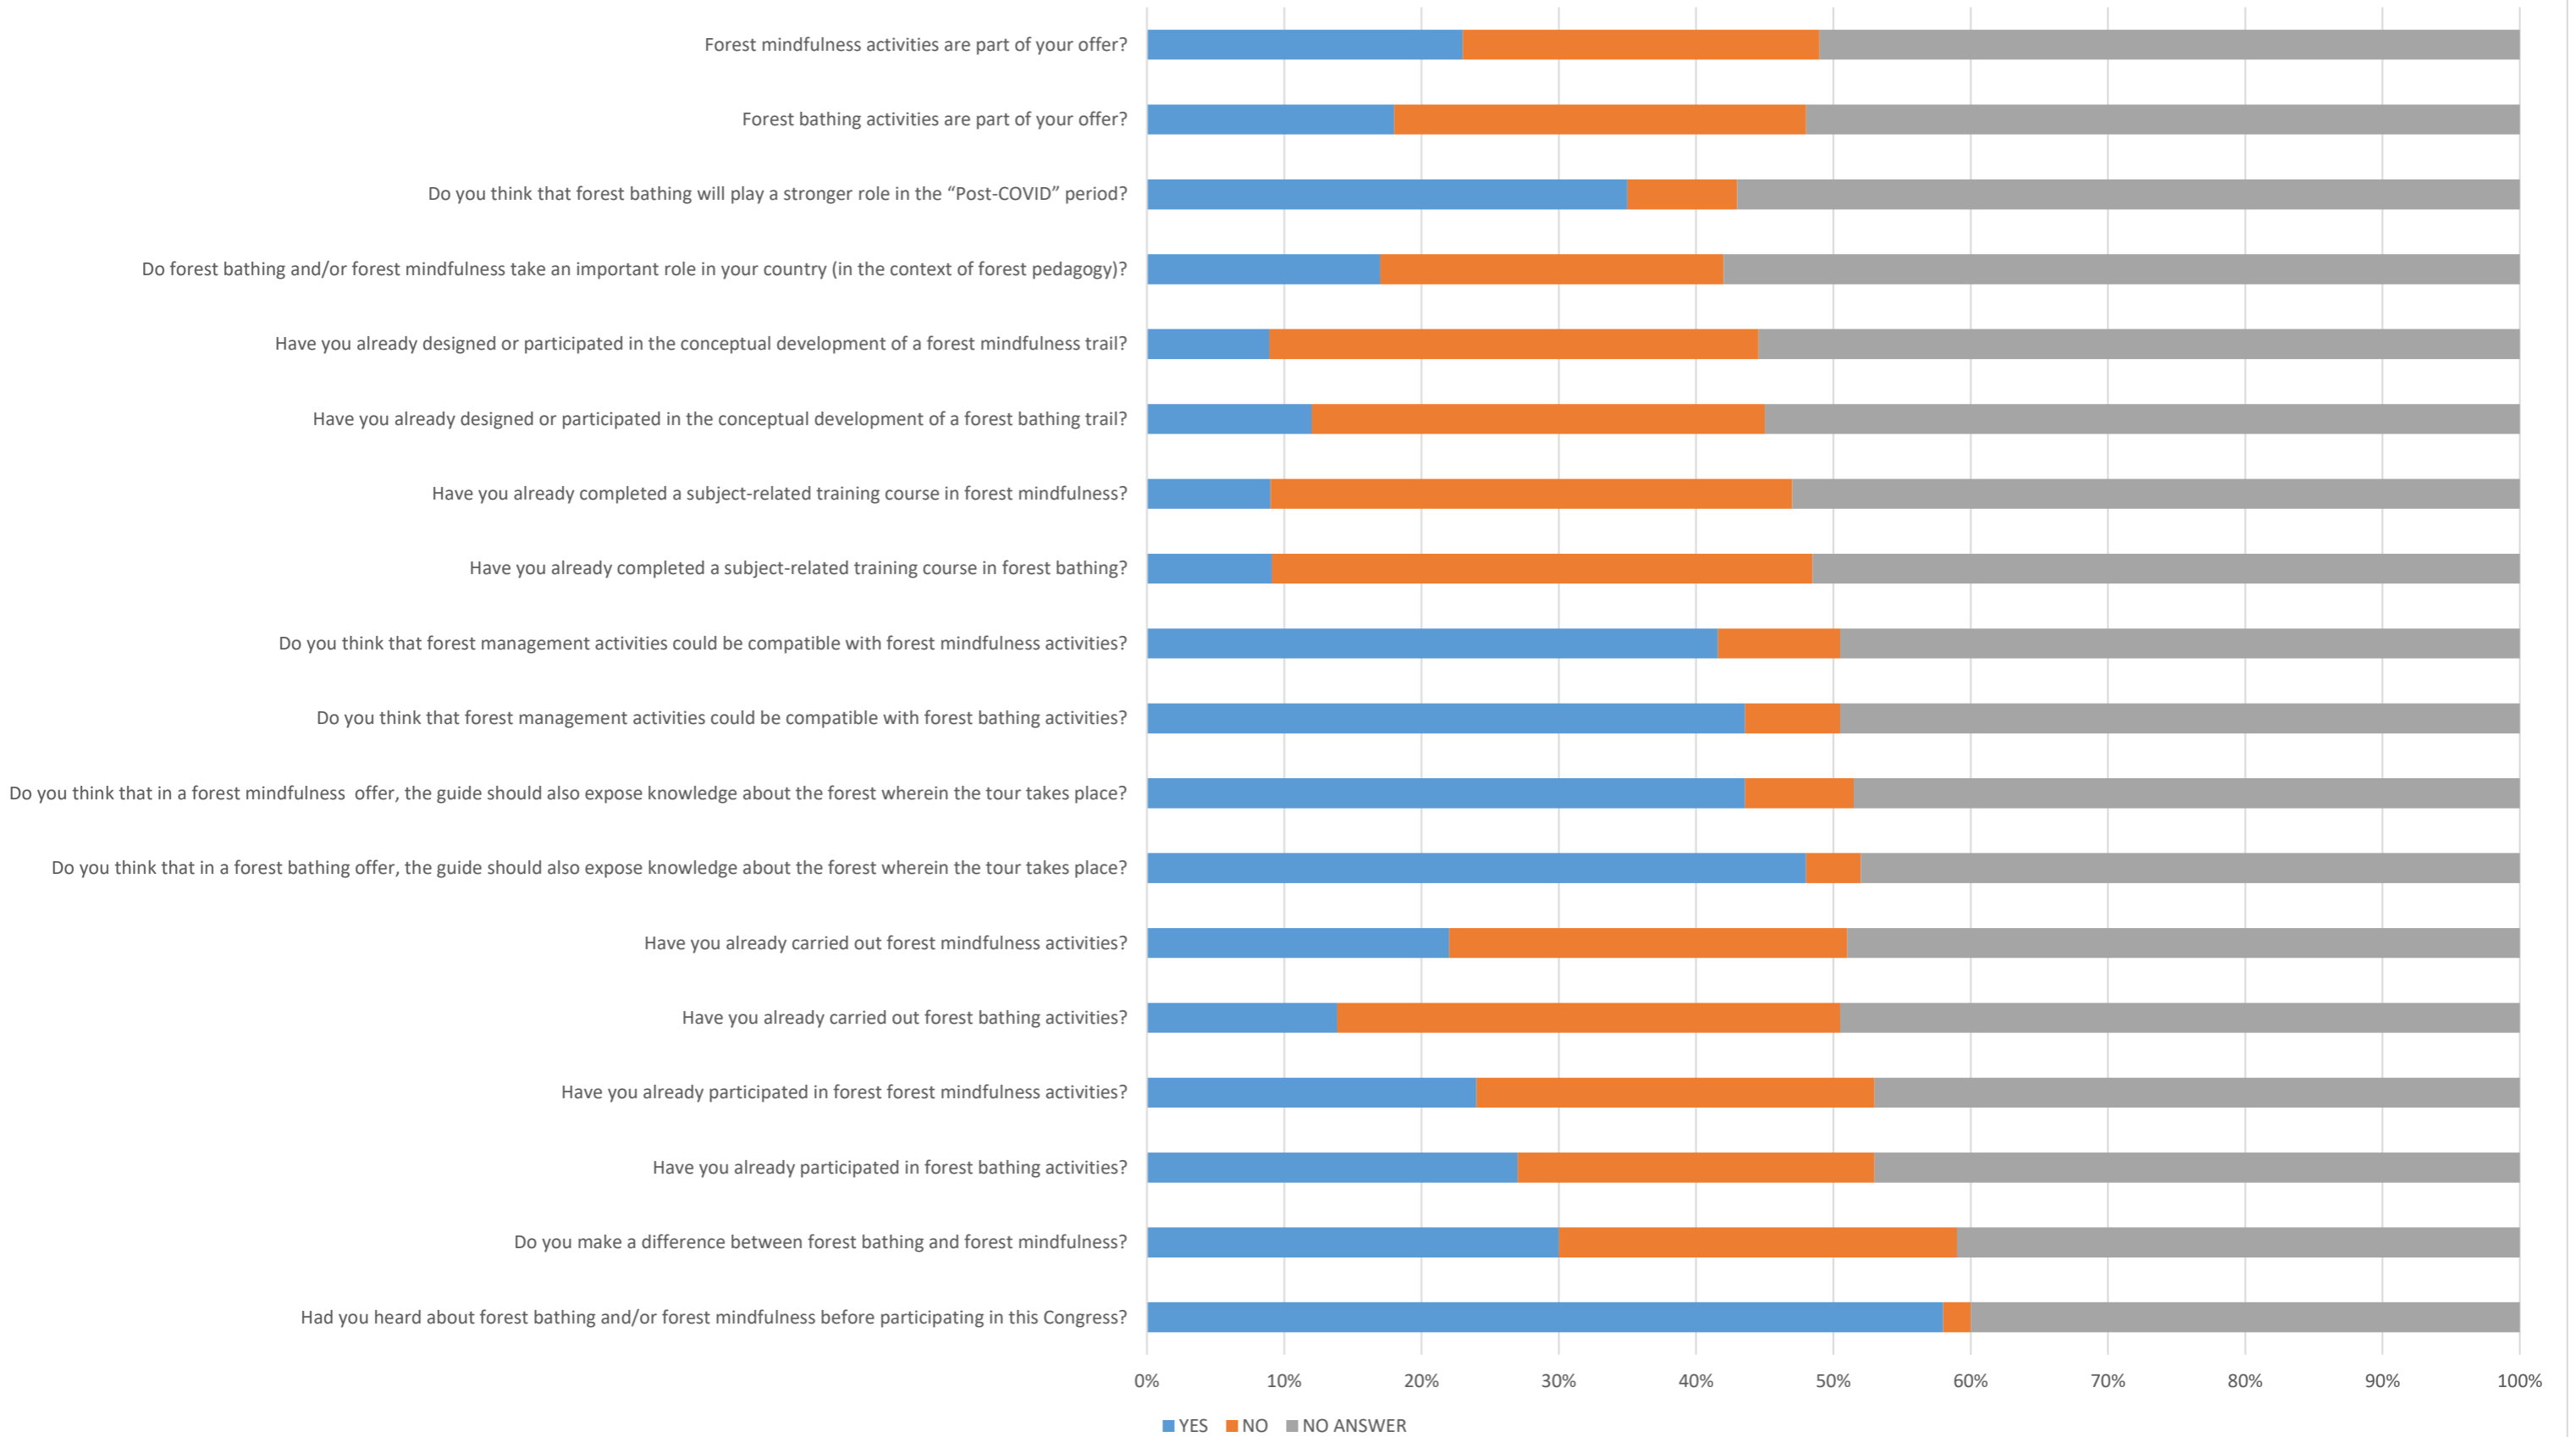

Topic related poll by moderation - Result -  
 15 European Forestpedagogics Congress - Luxembourg

Topic related poll by moderation - Result  
15th European Forestpedagogics Congress - Luxembourg

# Topic related poll by moderation - Result

15th European Forestpedagogics Congress - Luxembourg