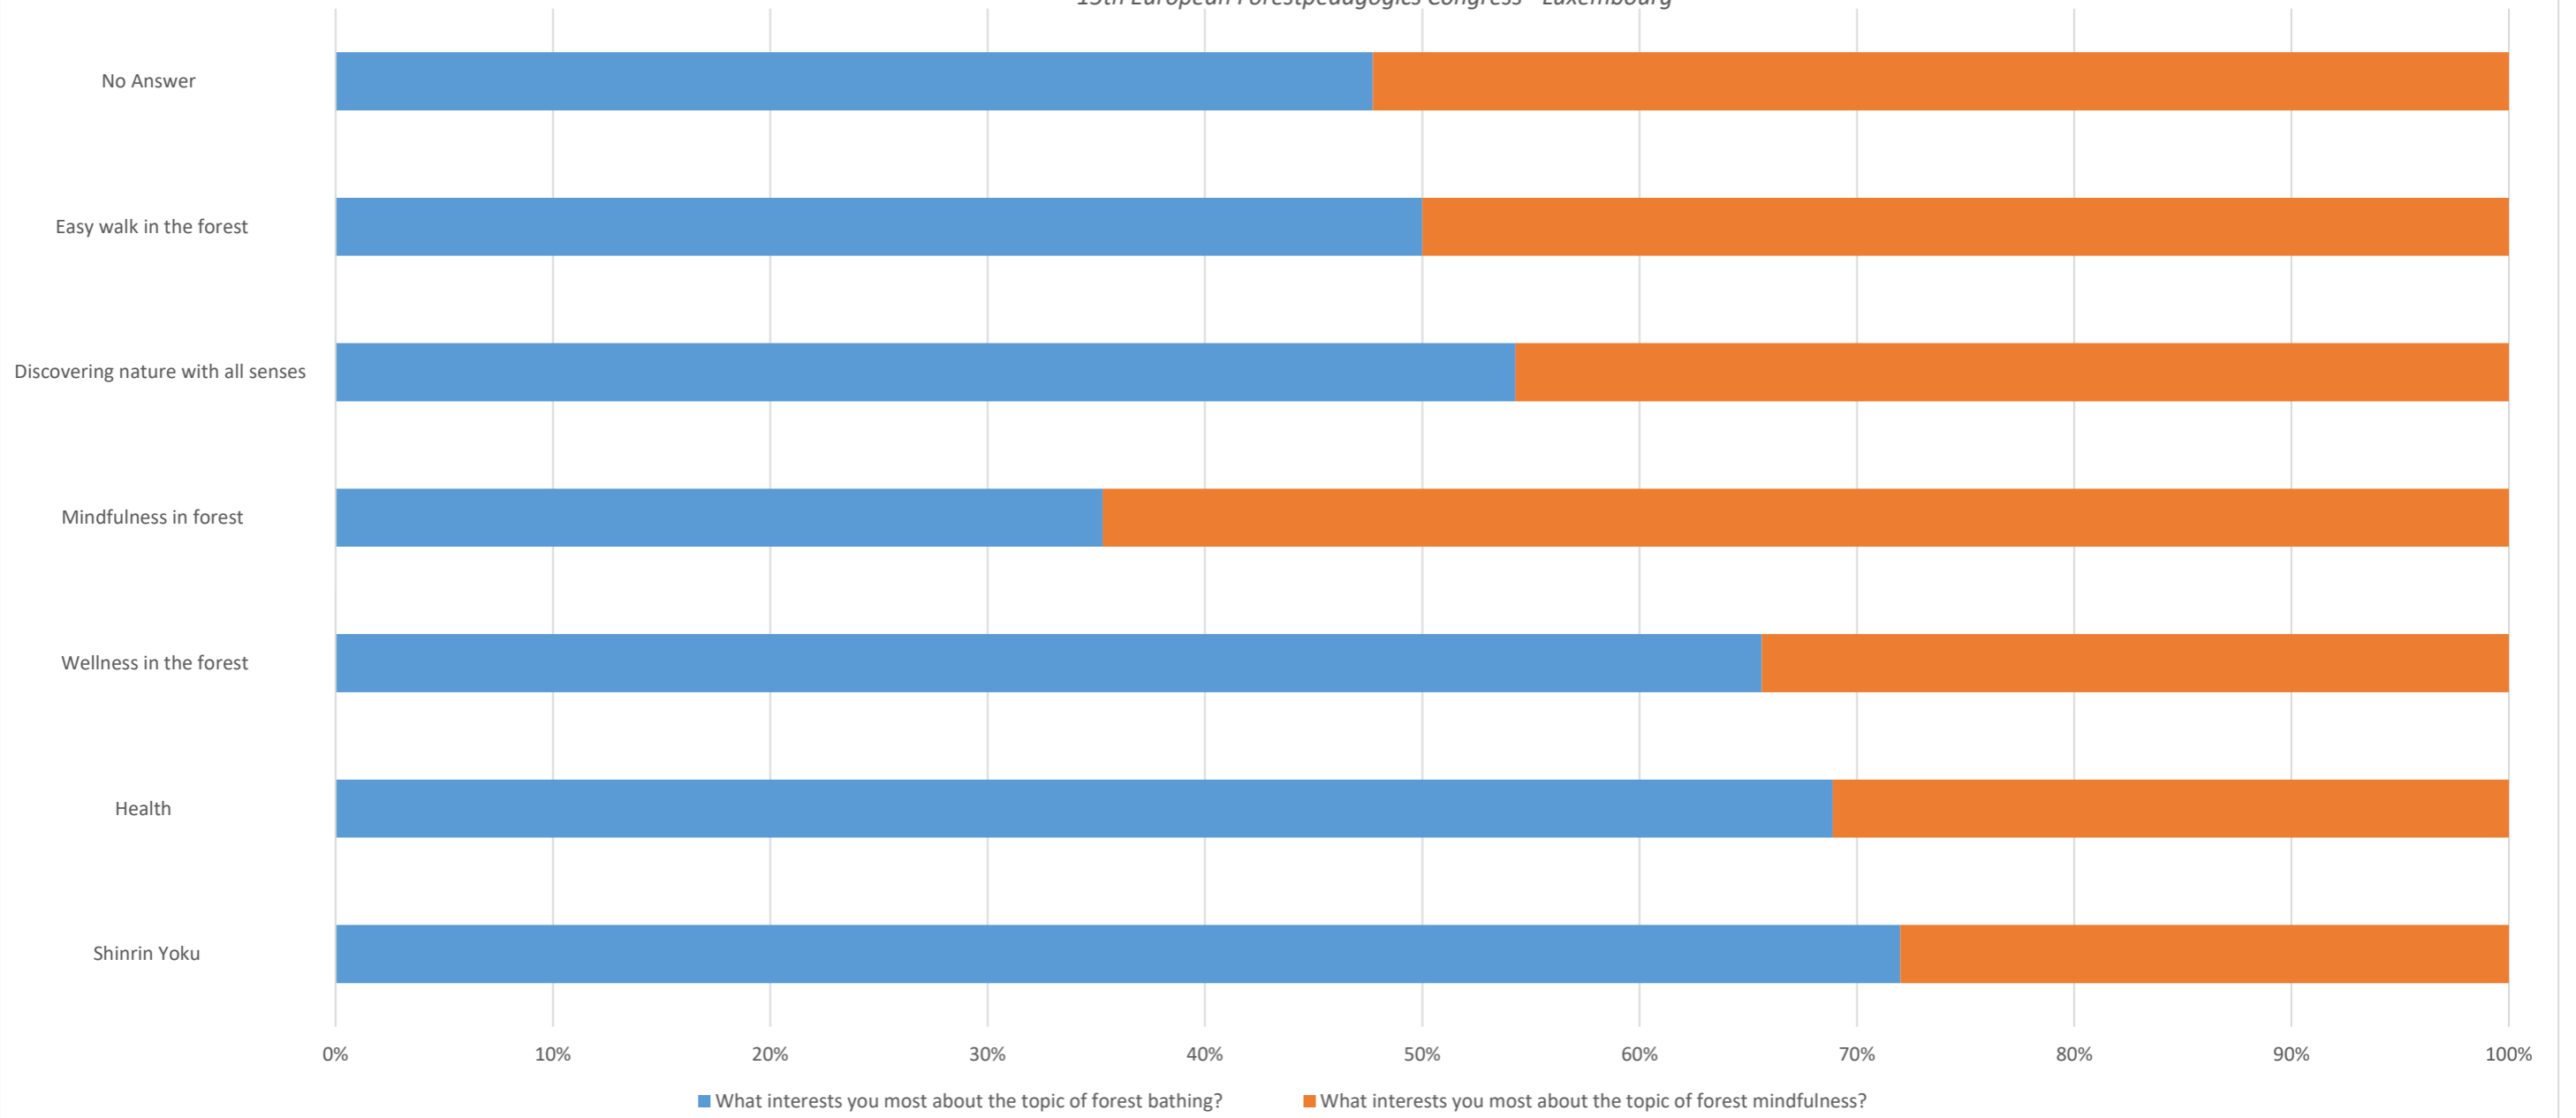

Topic related poll by moderation - Result -  
 15 European Forestpedagogics Congress - Luxembourg

Topic related poll by moderation - Result  
15th European Forestpedagogics Congress - Luxembourg

# Topic related poll by moderation - Result

15th European Forestpedagogics Congress - Luxembourg